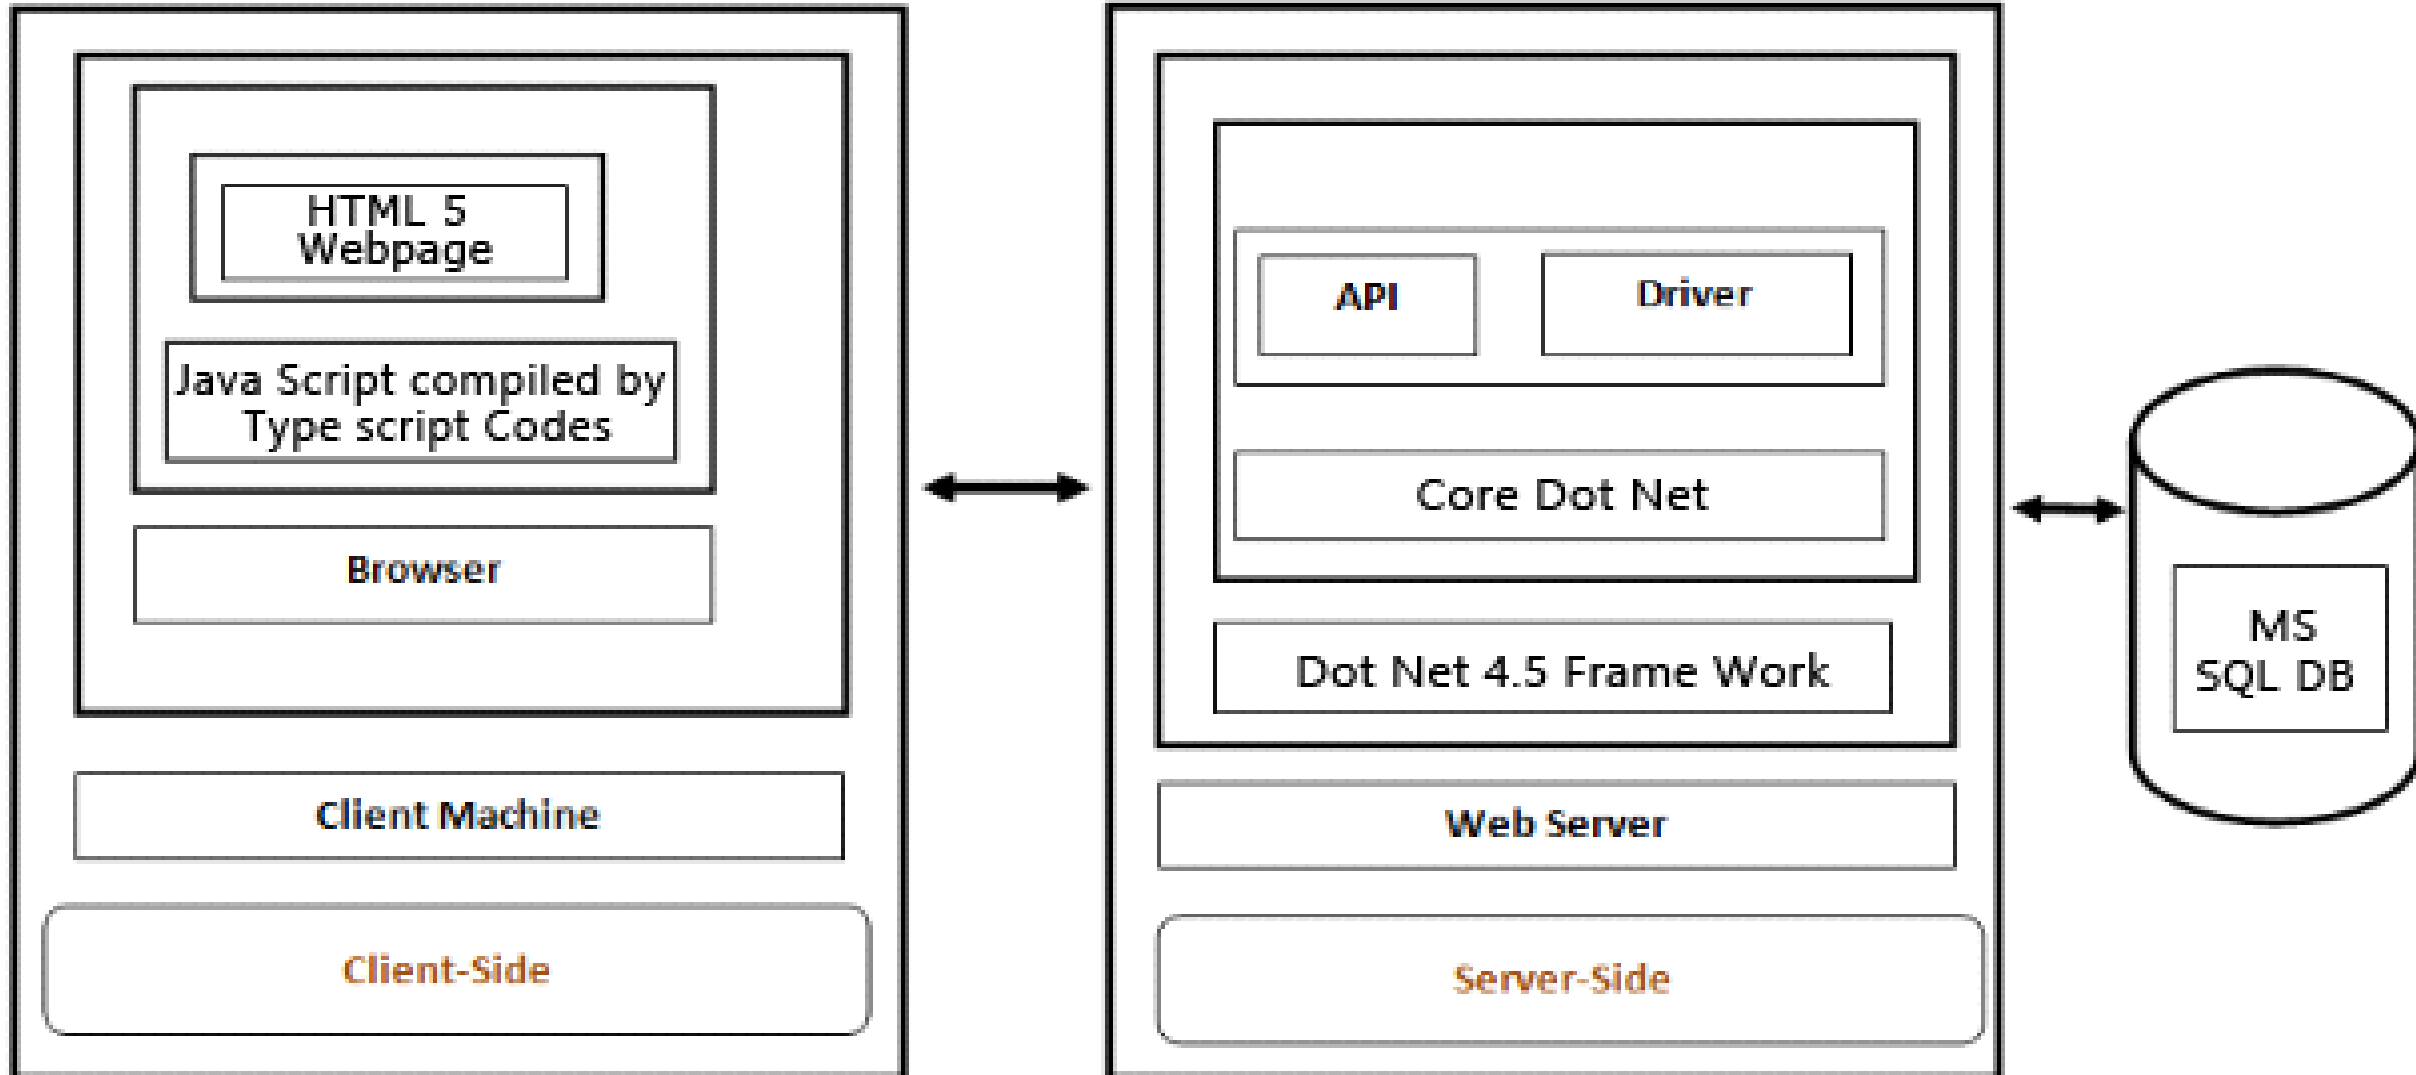

Development Stack