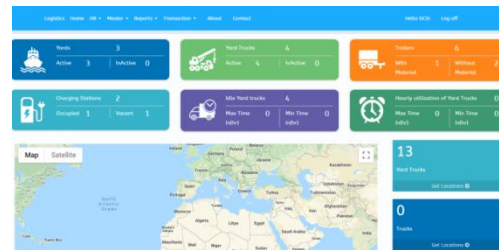

# Projects

DCAviation – Malaysia

Medical Tourism ERP

Dr.MGR University

Cargo Management ERP

Dept of Env - PNG

Logistics Management- ERP

Telkomsel Indonesia