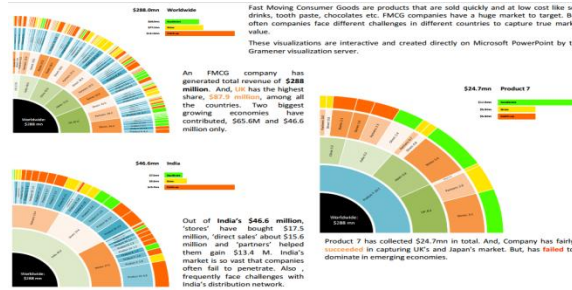

Smart Inventory